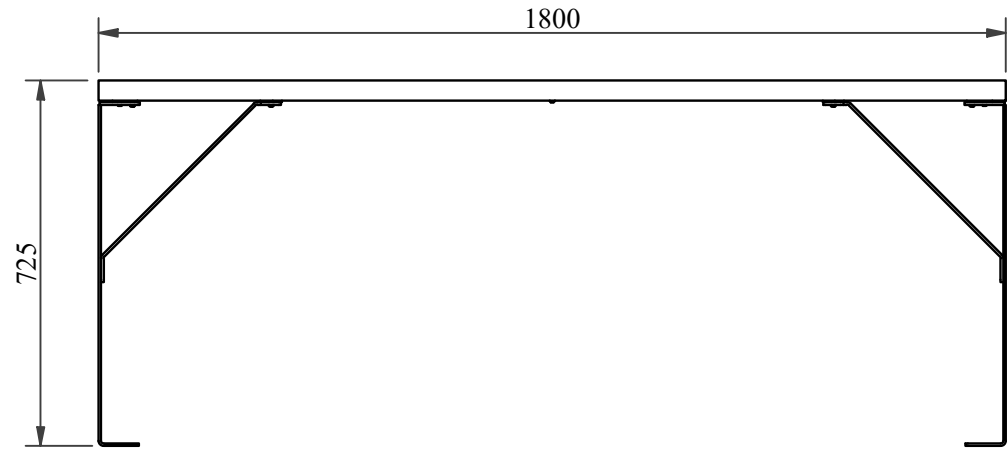

This drawing is property of HITSA A/S and may not be copied or used by third person.

This drawing is property of HITSA A/S and may not be copied or used by third person.

A		Released		22-12-2023	CAS
REV		DESCRIPTION		DATE	APPROVED
				Material:	
				Vægt: 84,3 kg	
		Drawn by : cas / 22-12-2023		Rev: A - CAS / 22-12-2023	
Scale	Sheet Size	Sheet No.	Description:		
1 : 15	A3	1 / 1	LINN_TABLE_SURFACE		
All dimensions are in mm			Drawing Nr. :		
Gen Tol : DS/ISO 2768-4 C			LINN_TABLE_SURFACE_Assembly.idw		